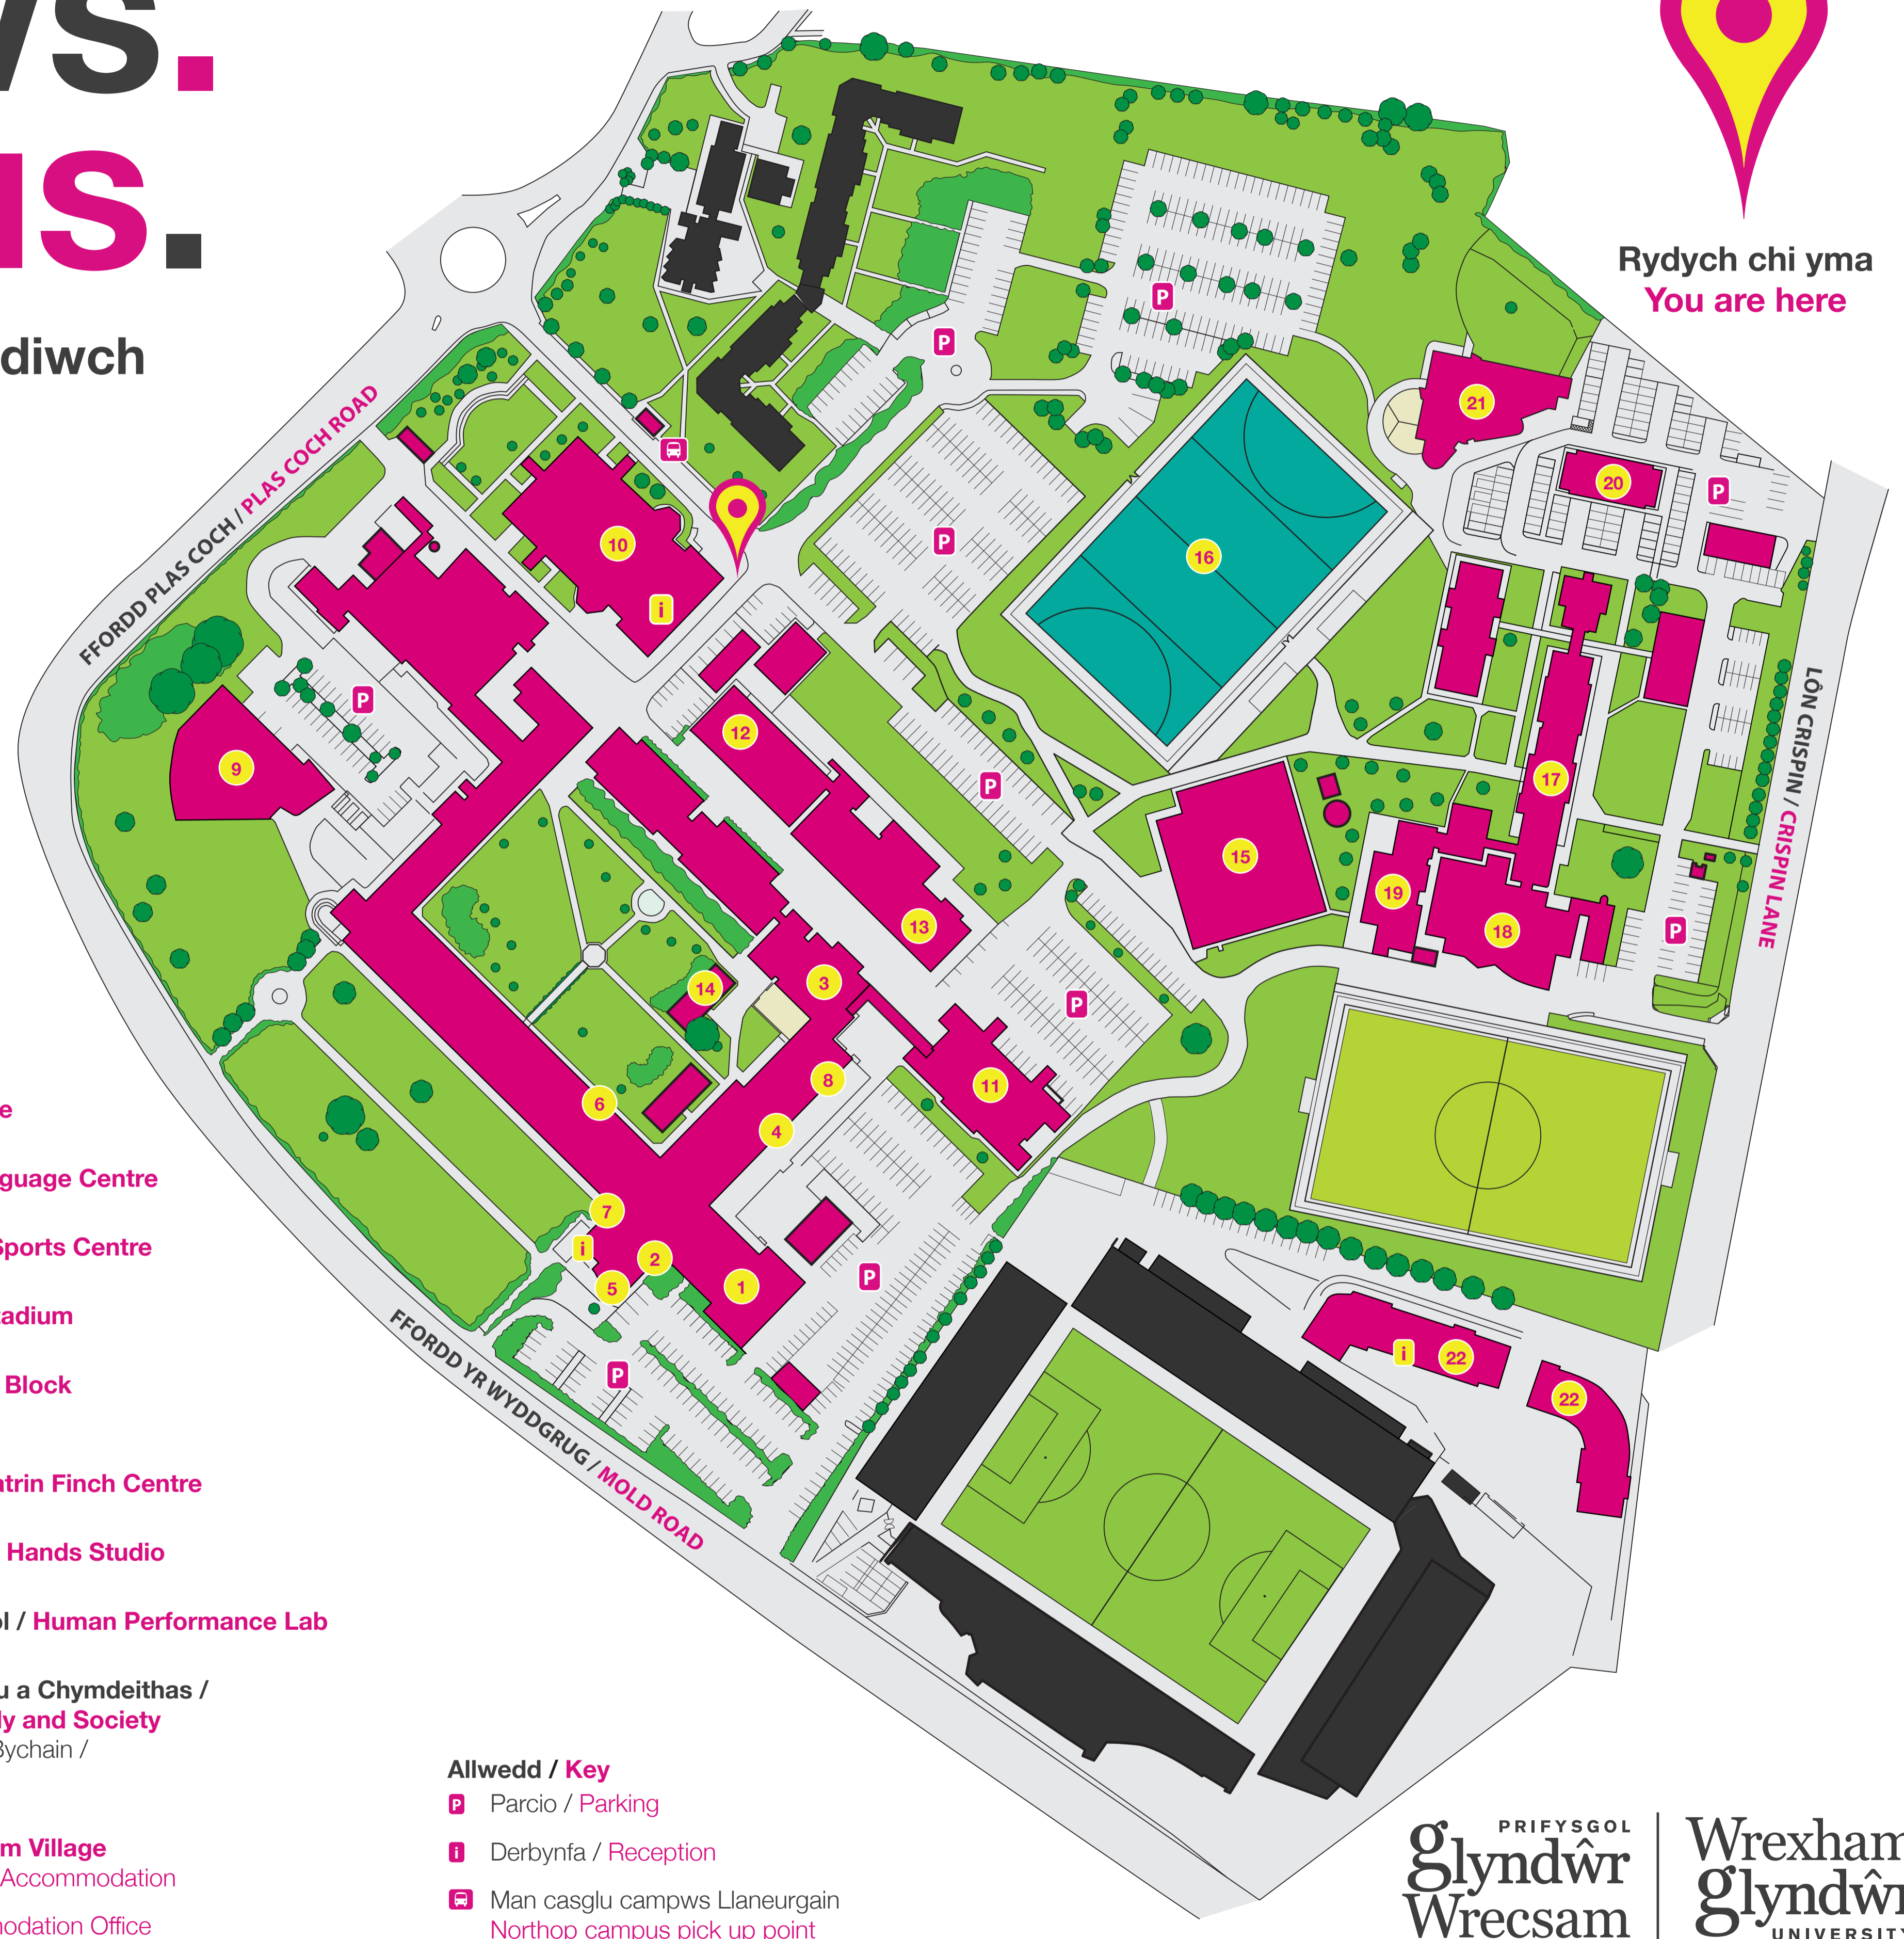

ein campws. our campus.

Profwch Brifysgol Glyndŵr yn llawn a defnyddiwch y map i ddarganfod rhagor o'n cyfleusterau:

Get the full Glyndŵr University experience, use the map to find more of our facilities:

- | | |
|---|---|
| 1 Neuadd William Aston / William Aston Hall | 11 Undeb Myfyrwyr / Students' Union
The Lazy Lion
Lolfa'r Myfyrwyr / Students' Lounge
Siop / Shop
Swyddfeydd yr Undeb / Union Offices |
| 2 Theatr Nick Whitehead / Nick Whitehead Theatre | 12 Peirianeg / Engineering |
| 3 Cegin Unedig / United Kitchen | 13 Darlithfa John Troth / John Troth Lecture Theatre |
| 4 Yr Astudfa / The Study | 14 Y Ganolfan Iaith / The Language Centre |
| 5 Yr Oriol / The Gallery | 15 Y Ganolfan Chwaraeon / Sports Centre |
| 6 SCALE-UP | 16 Stadiwm Hoci / Hockey Stadium |
| 7 Café Bar 45 | 17 Bloc K, M a J / K, M and J Block
Grumpy Mule |
| 8 Bwyty 1887 / Restaurant 1887 | 18 Canolfan Catrin Finch / Catrin Finch Centre |
| 9 Canolfan y Diwydiannau Creadigol / Centre for the Creative Industries
Calon FM
Stiwdio Deledu / TV Studio
Labordai Cyfrifiadurol / Computer Lab's
BBC Cymru Wales | 19 Theatr Terry Hands / Terry Hands Studio |
| 10 Canolfan Edward Llwyd / Edward Llwyd Centre
Holwch / Ask
Llyfrgell / Library
Bean Machine
Desg Gymorth TG / IT Helpdesk
Gyrfaoedd a Chyflogadwyedd / Careers & Employability
Labordai TG / IT Lab's
Darlithfeydd / Lecture Theatres
Cyllid a Lles Myfyrwyr / Student Funding & Welfare | 20 Labordy Perfformiad Dynol / Human Performance Lab |
| | 21 Canolfan y Plentyn, y Teulu a Chymdeithas / Centre for the Child, Family and Society
Meithrinfa Ysgolheigion Bychain / Little Scholars Nursery |
| | 22 Pentre Wrexam / Wrexham Village
Llety Myfyrwyr / Student Accommodation
Swyddfa Llety / Accommodation Office |

Rydych chi yma
You are here

Allwedd / Key

- P** Parcio / Parking
- i** Derbynfa / Reception
- Man casglu campws Llaneurgain**
Northop campus pick up point