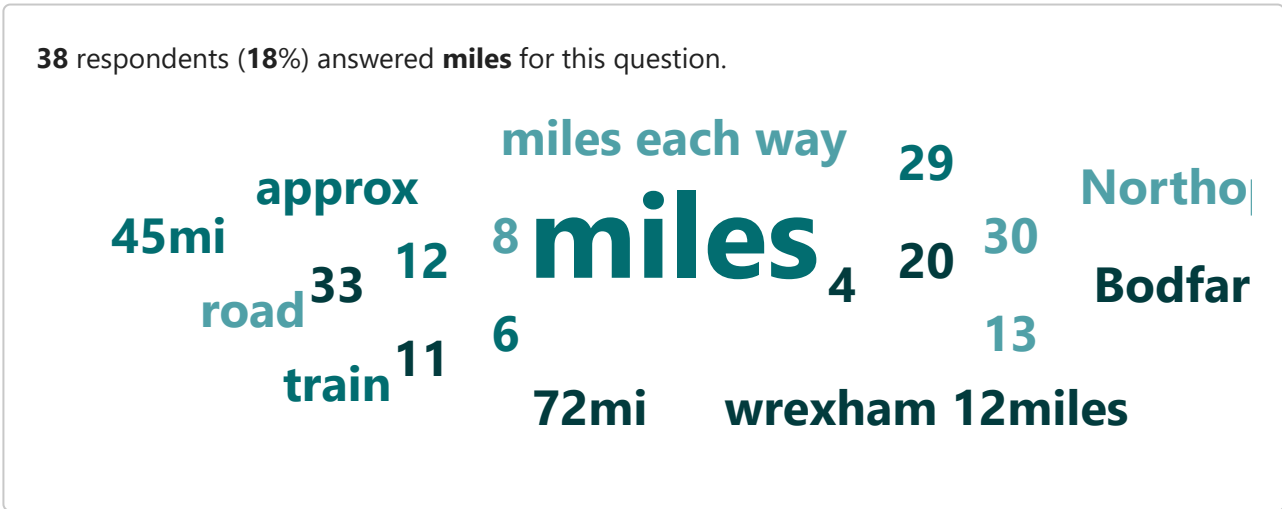

- 1 3
- 2 9
- 3 8
- 4 0
- 5 4

11. If you travel by car or motorbike - what fuel do you use?

12. Do you use the university electric charging points?

13. How many miles is your commute (1 way)

215 Responses

Latest Responses
"18"
"12"

38 respondents (18%) answered **miles** for this question.

14. What might persuade you to become a more sustainable commuter in the future?

178
Responses

Latest Responses

"not sure"