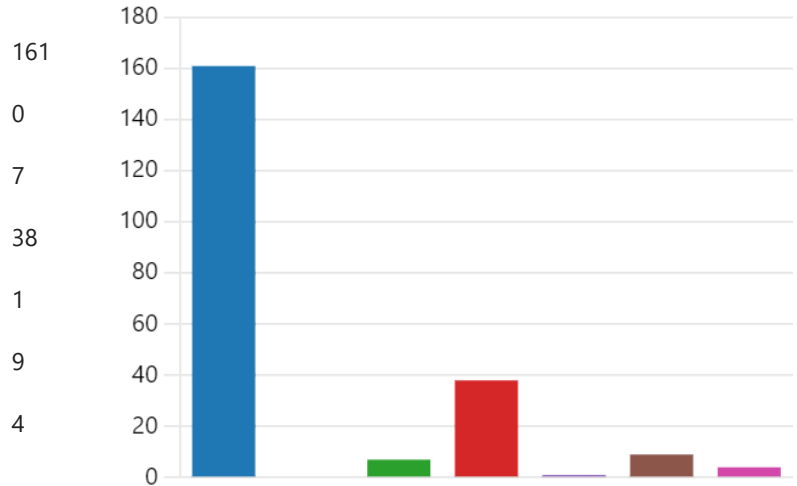

7. I travel to campus by

- Car
- Motorbike
- Bus
- Train
- Bicycle
- Walk
- Other