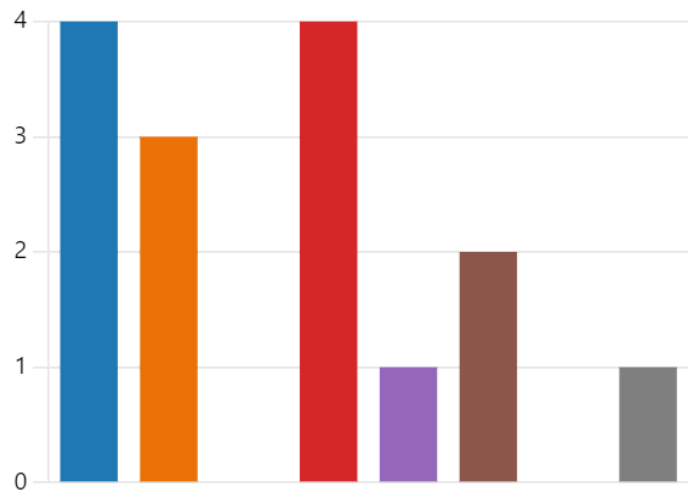

4. How do you commute home for holidays

● My own Car/van	4
● I get a lift	3
● Motorbike	0
● Train	4
● Bus	1
● Aeroplane	2
● Ferry/boat	0
● I don't go home	1